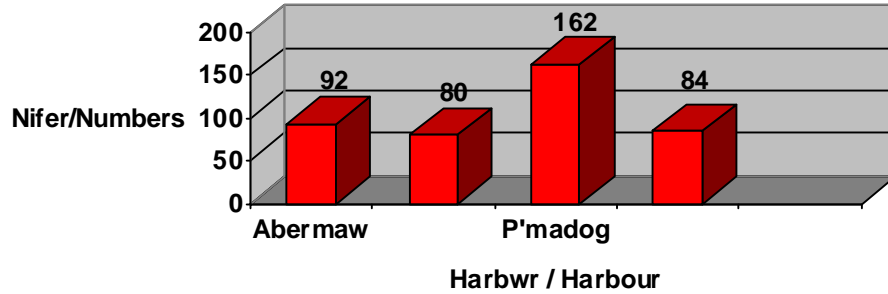

Darlun o ystadegau cychod ym mhob harbwr. Analysis of boat statistics at each harbour.

Nifer o Gychod / Number of Boats